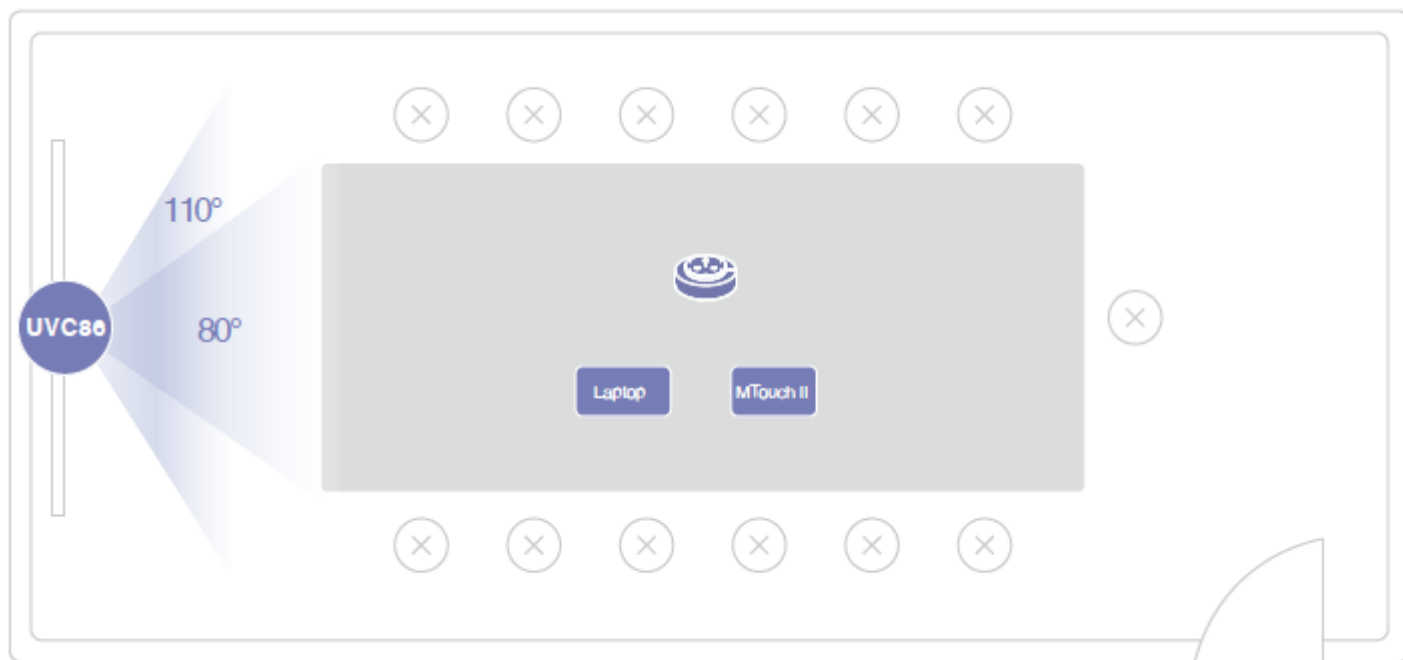

MVC Kit

Meeting Room Type	Model	Kit Contain	Related Topic
Medium Meeting Room	MVC660-C3-050	UVC86 MSpeech MCore Pro MTouch II VCR20	MVC660 Deployment and Connection

[Click here](#) to go to the product introduction on the Yealink official website.